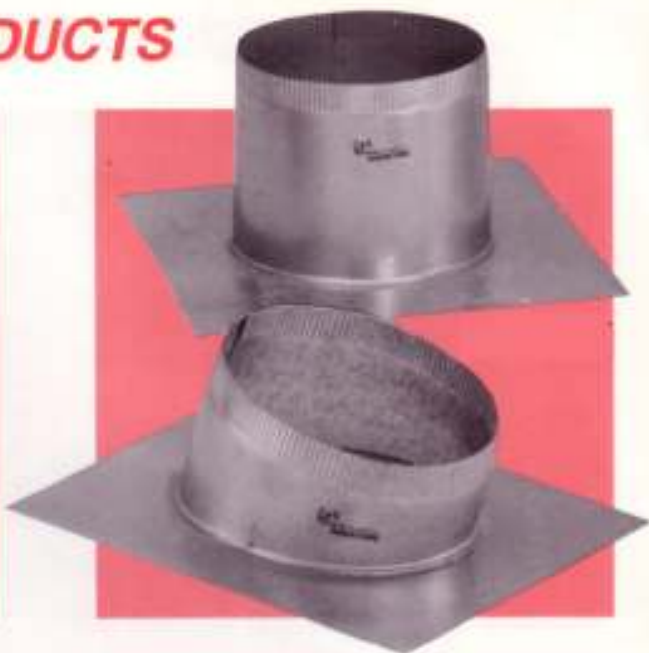

ROOF PRODUCTS