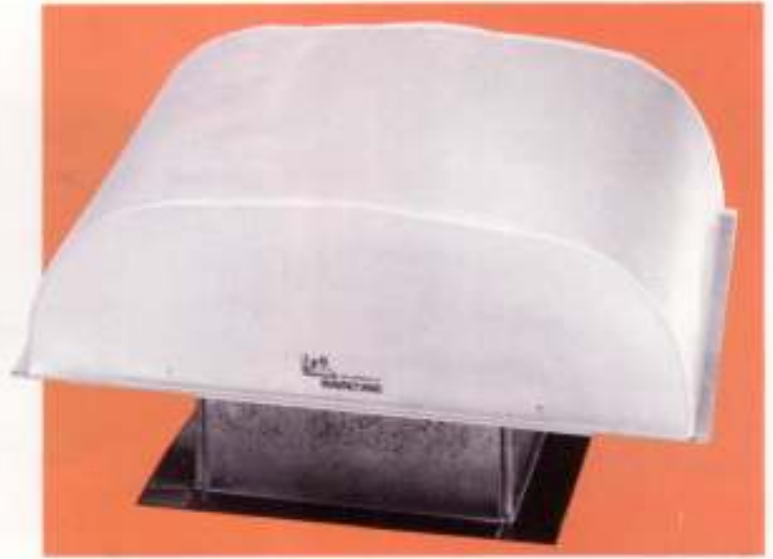

SPECIALTY ITEMS