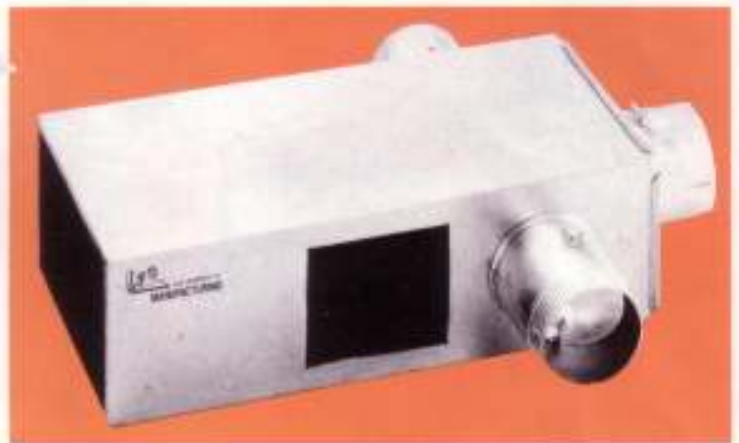

SPECIALTY ITEMS