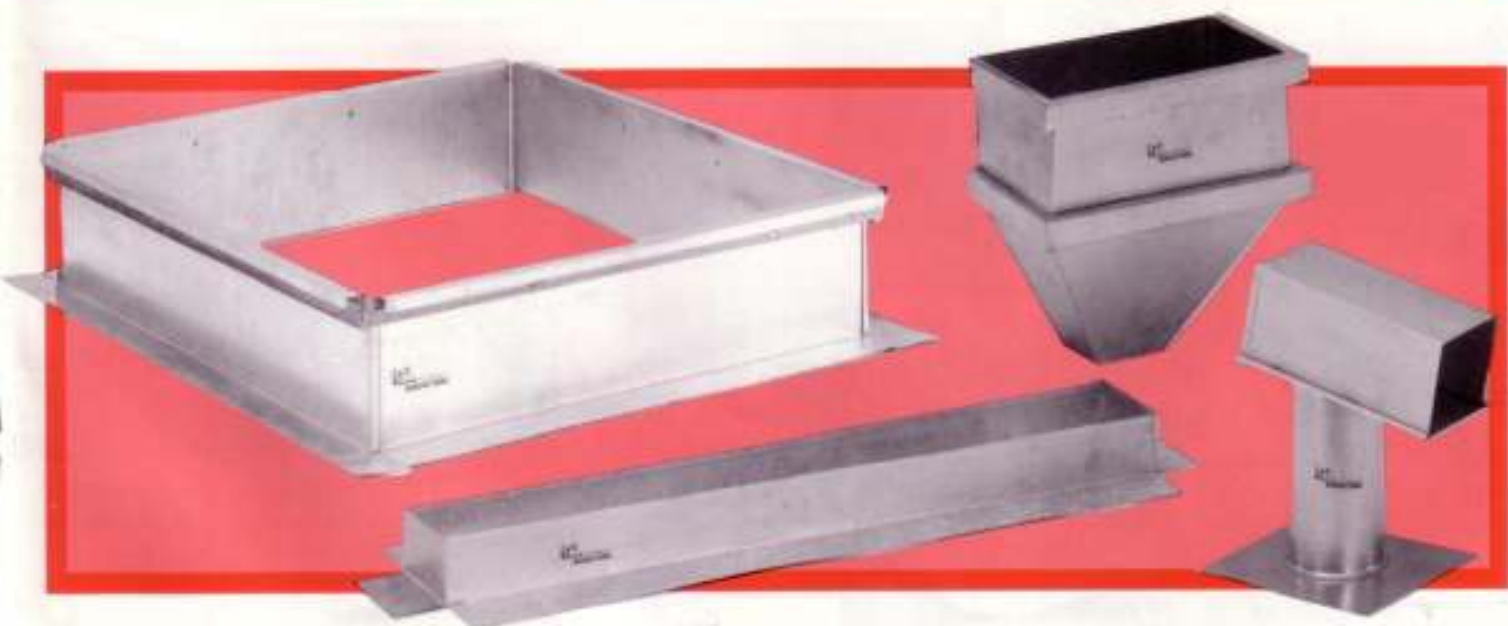

ROOF PRODUCTS